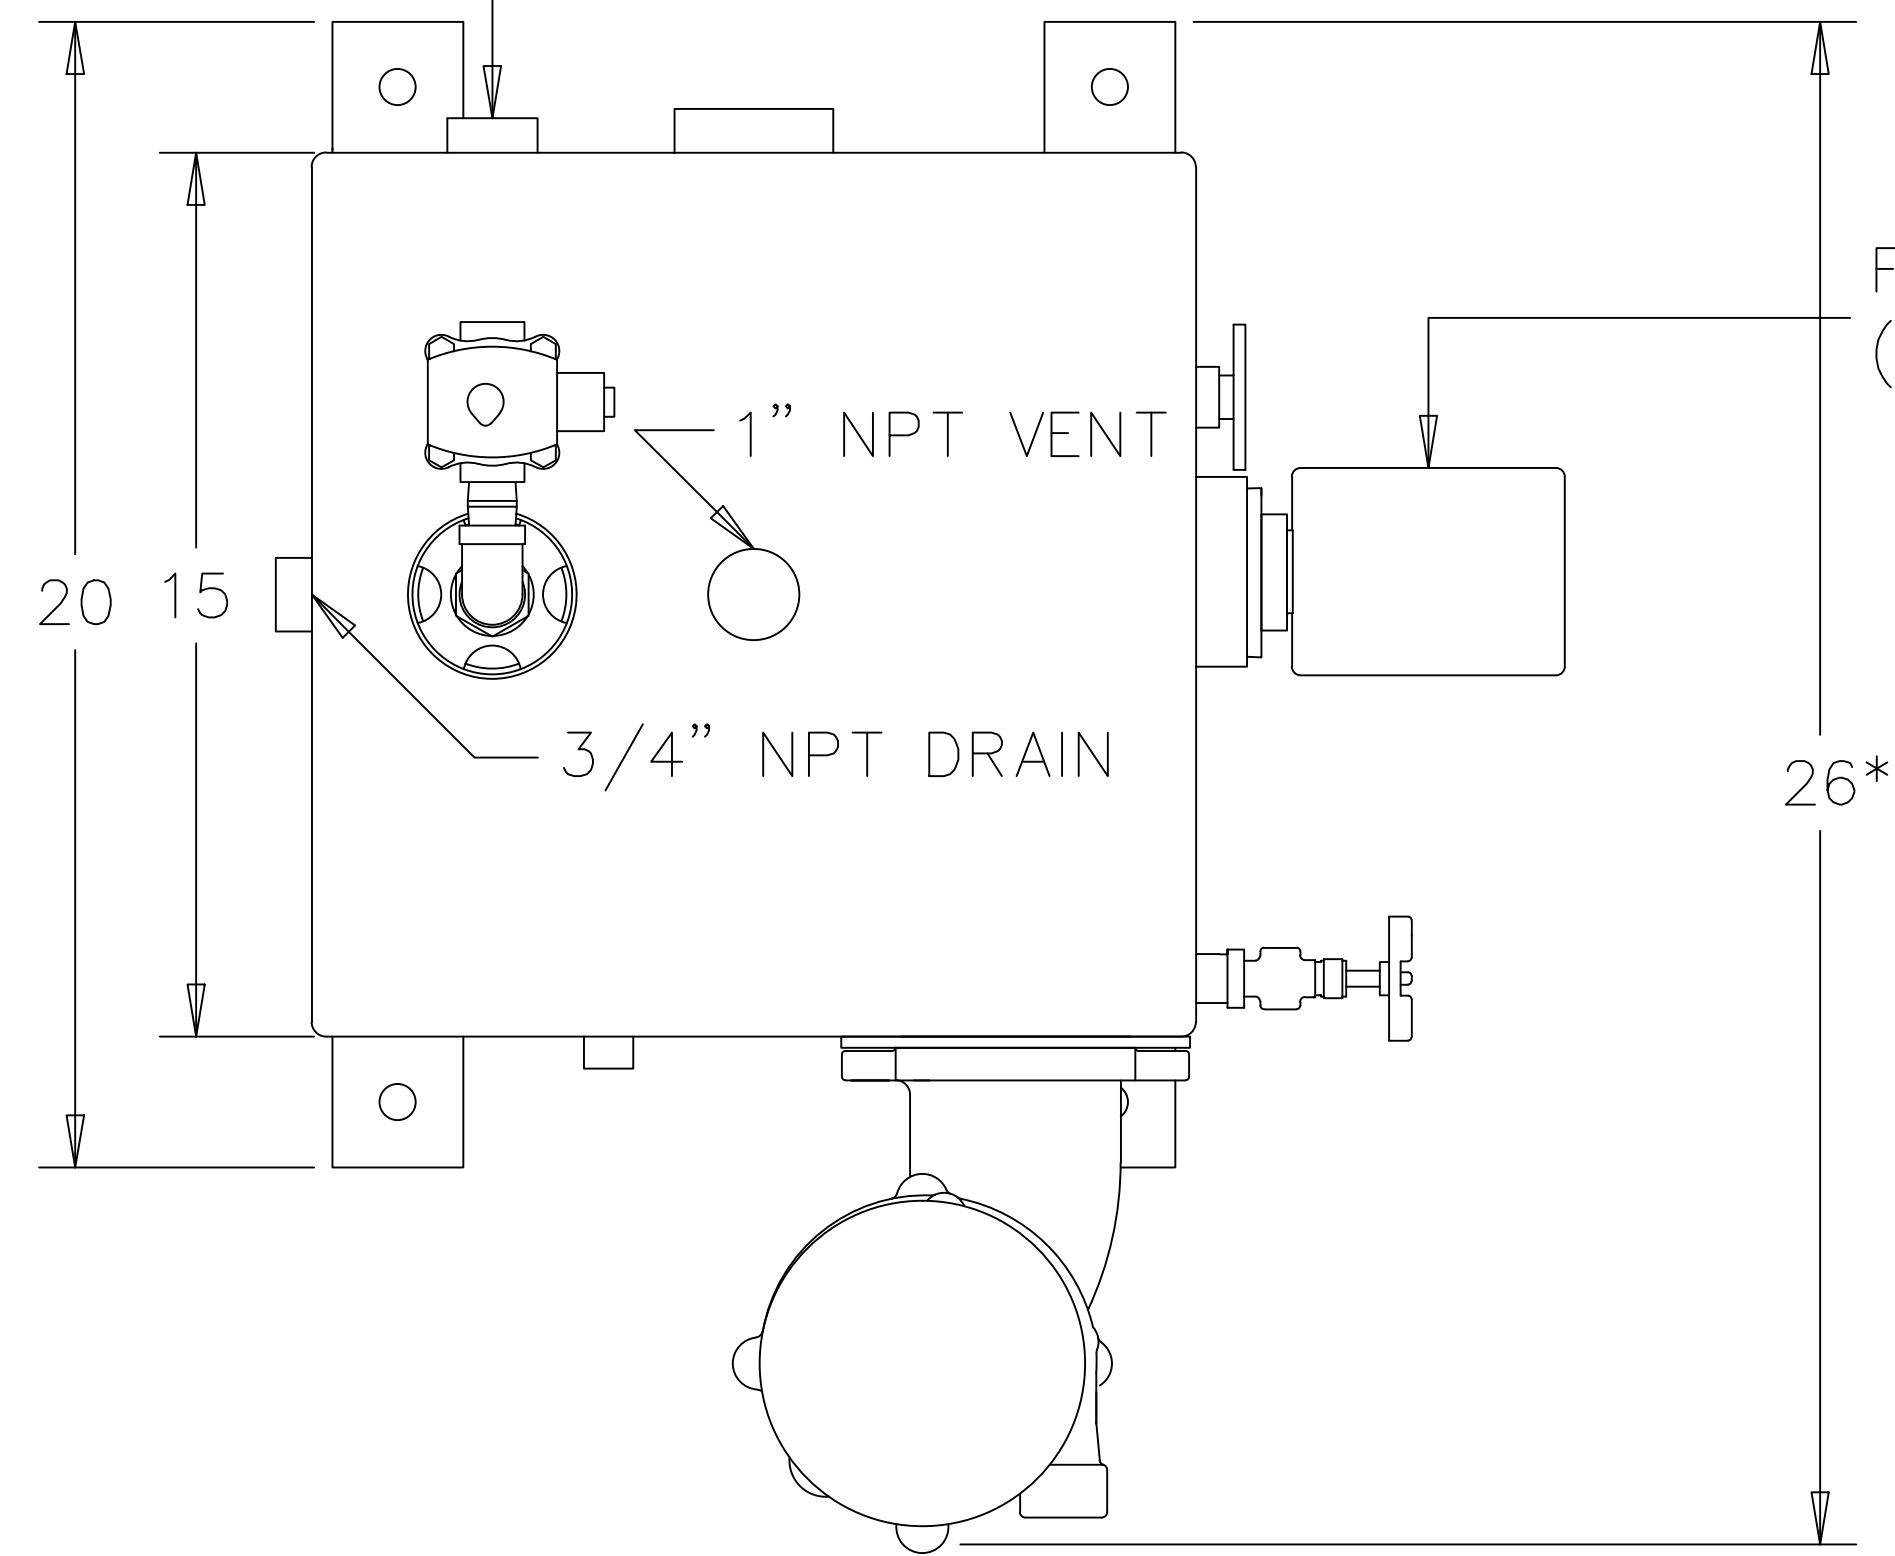

1" NPT OVERFLOW

FLOAT SWITCH  
(REVERSED ACTING)

FABTEK AERO LTD.

432 EAST SOUTH ST. STREET  
PLANO, ILLINOIS 60545  
630-552-3622

SHEET 1 OF 1

REV 1

SCALE NA

DATE 06/18/12

PART NAME

SQUARE BOILER FEED SYSTEM, 12 GAL SS, SIMPLEX PUMP

\* NOTE: PUMP EXTENDS AN ADDITIONAL 3"  
WHEN THE OPTIONAL ISOLATION VALVE IS ADDED